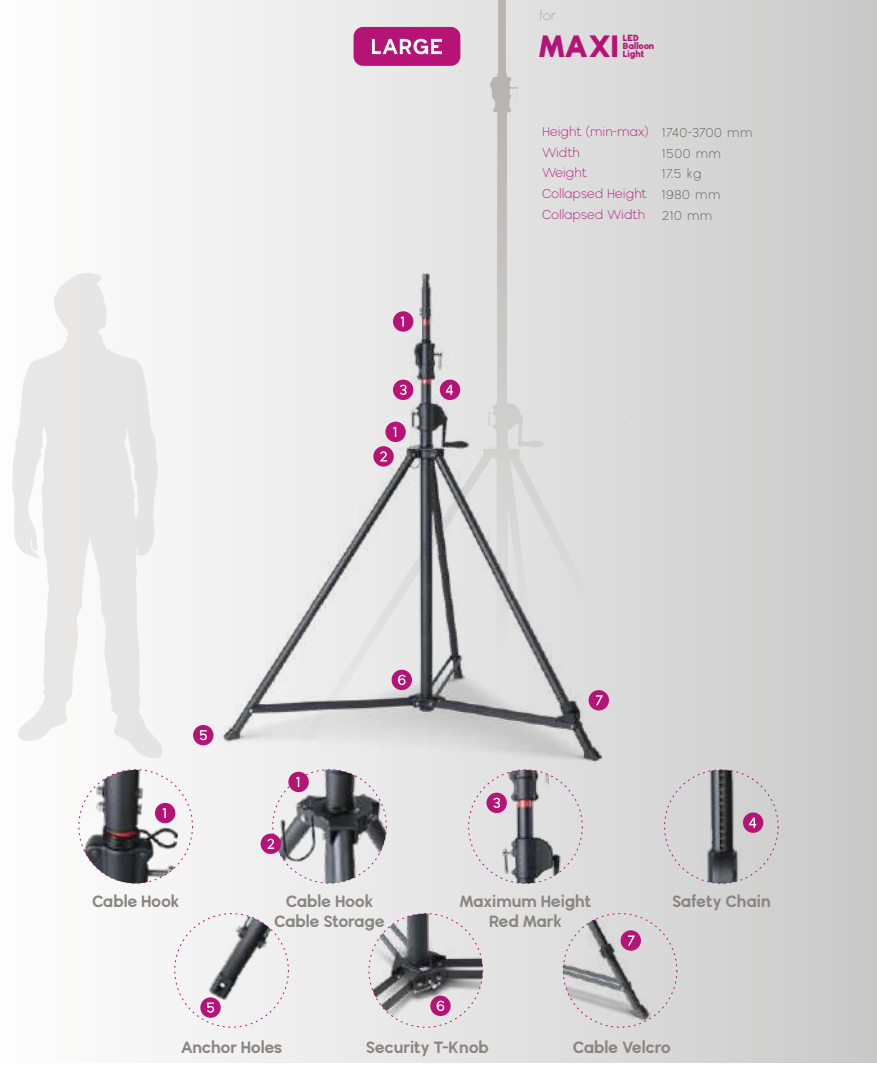

for
LED Balloon Light System
Mobile Lighting Tower System