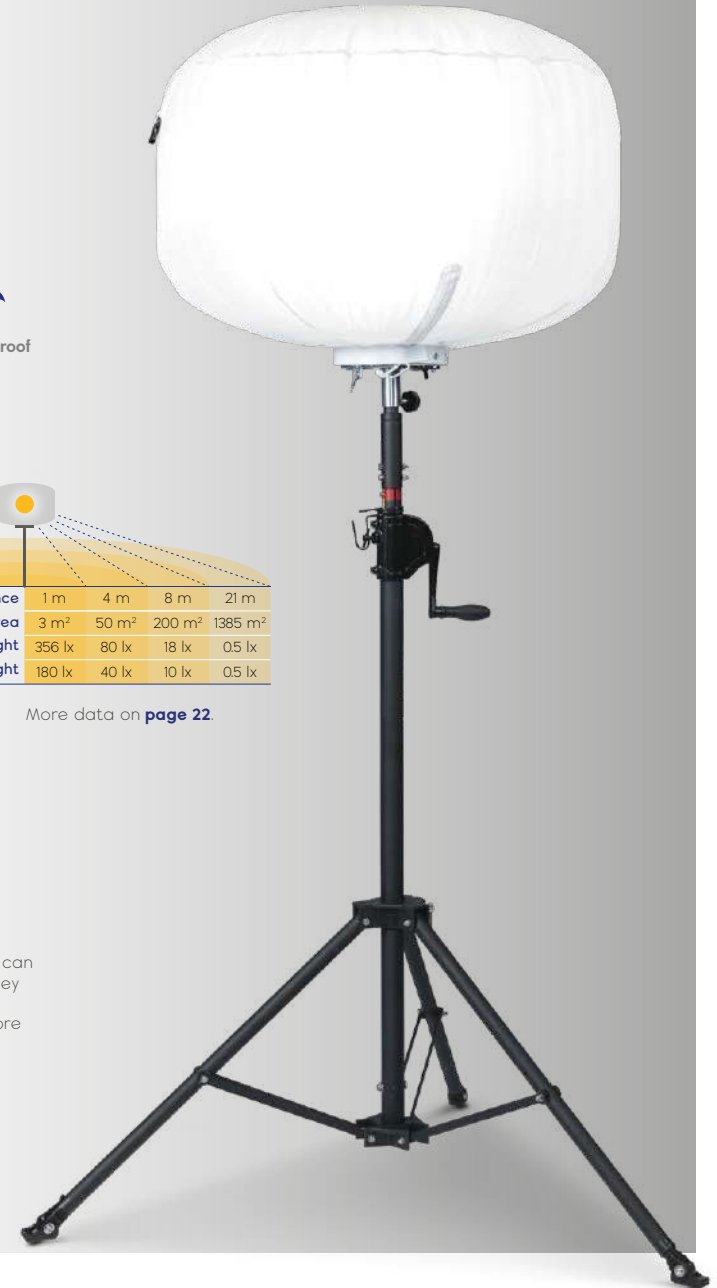

## TECHNICAL DATA

50 W

<b>General</b>	Voltage	AC 100-240 V
	Frequency	50/60 Hz
	Operating Amperage	0.6 A
	Power Consumption (±5%)	55 W
	Lamp+Tripod	5.6 kg
<b>Lamp</b>	Panel Power Consumption (±5%)	45 W
	Panel Luminous Flux (±10%)	8,000 lm
	Correlated Color Temperature	5,000 K
	Width	500 mm
	Height	320 mm
<b>Tripod</b>	Weight	3 kg
	Height (min-max)	825-1600 mm
	Weight	2.6 kg
	Collapsed Height	770 mm
	Collapsed Width	120 mm

## TECHNICAL DATA

300 W

<b>General</b>	Voltage	AC 100-240 V
	Frequency	50/60 Hz
	Operating Amperage	1.9 A/3.5 A
	Power Consumption (±5%)	155 W/310 W
	Lamp+Tripod	15.6 kg
<b>Lamp</b>	Panel Power Consumption (±5%)	135 W/270 W
	Panel Luminous Flux (±10%)	21,000 lm/42,000 lm
	Correlated Color Temperature	5,000 K
	Width	820 mm
	Height	630 mm
	Weight	8.5 kg
	<b>Tripod</b>	Height (min-max)
	Weight	71 kg
	Collapsed Height	1340 mm
	Collapsed Width	180 mm

## ACCESSORIES

The MIDI LED Balloon Light standard package includes:

- LED light system
- Omni light cover
- Medium tripod
- Light carry bag
- Tripod carry bag

# MAXI LED Balloon Light

500 W 960 W

Our MAXI LED Balloon Lights are the brightest in our collection and come in 500 W and 960 W versions. Their wide coverage make them essential for large-scale infrastructure projects like roadworks and construction projects, and they provide ample lighting at sporting events. Their easy setup and portability make them invaluable in fire-fighting and other disaster relief situations.