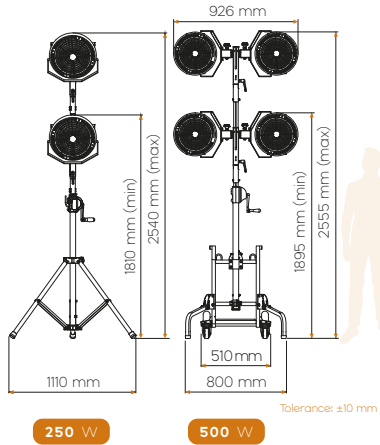

## DIMENSIONS

## TECHNICAL DATA

		250 W	500 W
<b>General</b>	Voltage	AC 100-240 V	AC 100-240 V
	Frequency	50/60 Hz	50/60 Hz
	Operating Amperage	3 A	6 A
<b>Lamp</b>	Power Consumption (±5%)	250 W	500 W
	Average Lamp Life	> 50,000 hrs	> 50,000 hrs
	CRI	80	80
	CCT	5,000 K	5,000 K
	Luminous Flux (±10%)	42,000 lm	84,000 lm
	Width	330 mm	910 mm
	Height	415 mm	400 mm
<b>Tripod</b>	Weight	7.6 kg	16.4 kg
	Height (min-max)	1450-2180 mm	-
	Collapsed Height	1340 mm	-
	Collapsed Width	180 mm	-
	Weight	71 kg	-
<b>Trolley</b>	Height	-	690 mm
	Length	-	1060 mm
	Width	-	800 mm
	Weight	-	21 kg