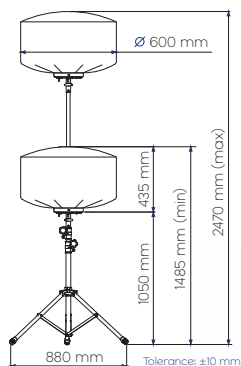

## DIMENSIONS

## TECHNICAL DATA

50 W

<b>General</b>	Voltage	AC 100-240 V
	Frequency	50/60 Hz
	Operating Amperage	0.6 A
	Power Consumption (±5%)	55 W
	Lamp+Tripod	5.6 kg
<b>Lamp</b>	Panel Power Consumption (±5%)	45 W
	Panel Luminous Flux (±10%)	8,000 lm
	Correlated Color Temperature	5,000 K
	Width	500 mm
	Height	320 mm
<b>Tripod</b>	Weight	3 kg
	Height (min-max)	825-1600 mm
	Weight	2.6 kg
	Collapsed Height	770 mm
	Collapsed Width	120 mm

## TECHNICAL DATA

100 W

200 W

	100 W	200 W
<b>General</b>		
Voltage	AC 100-240 V	AC 100-240 V
Frequency	50/60 Hz	50/60 Hz
Operating Amperage	1.2 A	2.3 A
Power Consumption (±5%)	110 W	210 W
Lamp+Tripod	8.2 kg	8.2 kg
<b>Lamp</b>		
Panel Power Consumption (±5%)	90 W	180 W
Panel Luminous Flux (±10%)	15,600 lm	28,000 lm
Correlated Color Temperature	5,000 K	5,000 K
Width	600 mm	600 mm
Height	435 mm	435 mm
Weight	5 kg	5 kg
<b>Tripod</b>		
Height (min-max)	1050-2035 mm	1050-2035 mm
Weight	3.2 kg	3.2 kg
Collapsed Height	930 mm	930 mm
Collapsed Width	120 mm	120 mm