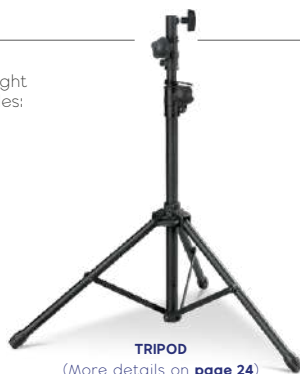

## TECHNICAL DATA

50 W

<b>General</b>	Voltage	AC 100-240 V
	Frequency	50/60 Hz
	Operating Amperage	0.6 A
	Power Consumption (±5%)	55 W
	Lamp+Tripod	5.6 kg
<b>Lamp</b>	Panel Power Consumption (±5%)	45 W
	Panel Luminous Flux (±10%)	8,000 lm
	Correlated Color Temperature	5,000 K
	Width	500 mm
	Height	320 mm
<b>Tripod</b>	Weight	3 kg
	Height (min-max)	825-1600 mm
	Weight	2.6 kg
	Collapsed Height	770 mm
	Collapsed Width	120 mm

## ACCESSORIES

The TINY LED Balloon Light standard package includes:

- LED light system
- Omni light cover
- Small tripod
- Light carry bag
- Tripod carry bag