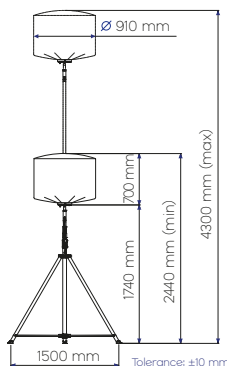

## TECHNICAL DATA

50 W

<b>General</b>	Voltage	AC 100-240 V
	Frequency	50/60 Hz
	Operating Amperage	0.6 A
	Power Consumption (±5%)	55 W
	Lamp+Tripod	5.6 kg
<b>Lamp</b>	Panel Power Consumption (±5%)	45 W
	Panel Luminous Flux (±10%)	8,000 lm
	Correlated Color Temperature	5,000 K
	Width	500 mm
	Height	320 mm
<b>Tripod</b>	Weight	3 kg
	Height (min-max)	825-1600 mm
	Weight	2.6 kg
	Collapsed Height	770 mm
	Collapsed Width	120 mm

## TECHNICAL DATA

300 W

<b>General</b>	Voltage	AC 100-240 V
	Frequency	50/60 Hz
	Operating Amperage	1.9 A/3.5 A
	Power Consumption (±5%)	155 W/310 W
	Lamp+Tripod	15.6 kg
<b>Lamp</b>	Panel Power Consumption (±5%)	135 W/270 W
	Panel Luminous Flux (±10%)	21,000 lm/42,000 lm
	Correlated Color Temperature	5,000 K
	Width	820 mm
	Height	630 mm
	Weight	8.5 kg
	<b>Tripod</b>	Height (min-max)
	Weight	71 kg
	Collapsed Height	1340 mm
	Collapsed Width	180 mm

## DIMENSIONS

## TECHNICAL DATA

500 W

960 W

General	500 W	960 W
Voltage	AC 100-240 V	AC 100-240 V
Frequency	50/60 Hz	50/60 Hz
Operating Amperage	2.9 A/5.5 A	5.3 A/10.6 A
Power Consumption (±5%)	245 W/490 W	432 W/864 W
Lamp+Tripod	32 kg	37 kg
Lamp	500 W	960 W
Panel Power Consumption (±5%)	216 W/432 W	480 W/960 W
Panel Luminous Flux (±10%)	36,000 lm/72,000 lm	72,000 lm/145,000 lm
Correlated Color Temperature	5,000 K	5,000 K
Width	910 mm	910 mm
Height	700 mm	700 mm
Weight	14.5 kg	17.5 kg
Tripod	500 W	960 W
Height (min-max)	1740-3700 mm	1740-3700 mm
Weight	17.5 kg	19.5 kg
Collapsed Height	1980 mm	1980 mm
Collapsed Width	210 mm	210 mm