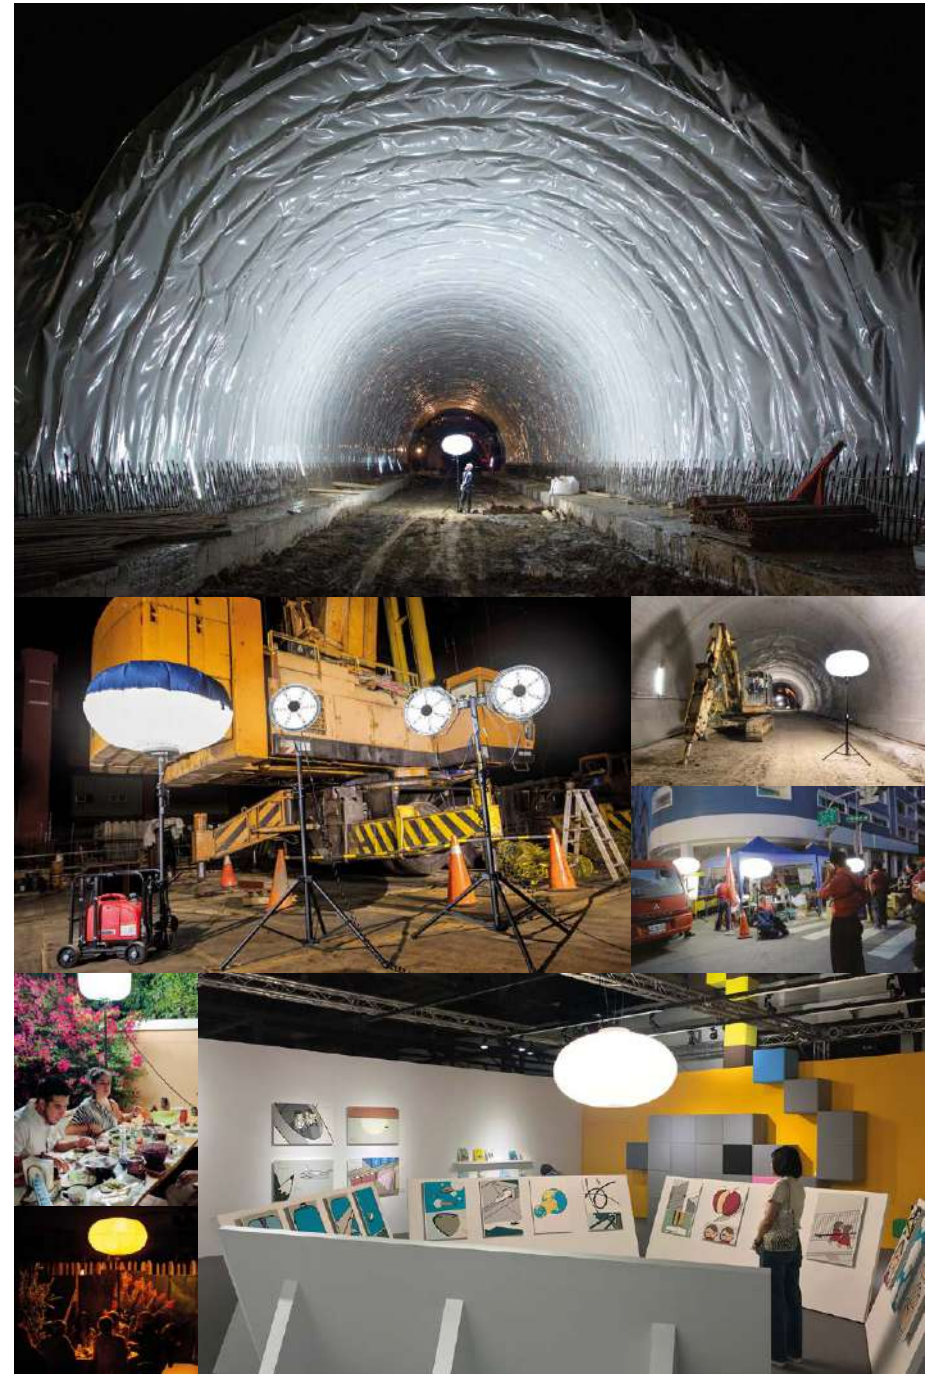

LED Lights Customization Possibilities

Our lights can be customized to allow their color to be adjusted across the **RGB** spectrum or converted to **fog lights**. In addition, a **timer** can set how many seconds different colors display. Lights can also be **customized to a specific color** for purposes like emergency or security lights. **Dimmers** controlled by manual or **remote control** switches can also be installed

The shape of our light covers can be customized, as can the color and structure of our trolleys and tripods.

- Light color adjustable across the RGB spectrum
- Set correlated color temperature between 2500 K and 6500 K
- Switch between fog and white light
- Dim light manually or by remote control
- Set timer to change colors between interval
- Use remote to control timer, dimmer and turn lights on and off.