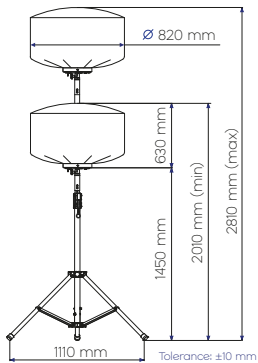

## TECHNICAL DATA

50 W

<b>General</b>	Voltage	AC 100-240 V
	Frequency	50/60 Hz
	Operating Amperage	0.6 A
	Power Consumption (±5%)	55 W
	Lamp+Tripod	5.6 kg
<b>Lamp</b>	Panel Power Consumption (±5%)	45 W
	Panel Luminous Flux (±10%)	8,000 lm
	Correlated Color Temperature	5,000 K
	Width	500 mm
	Height	320 mm
<b>Tripod</b>	Weight	3 kg
	Height (min-max)	825-1600 mm
	Weight	2.6 kg
	Collapsed Height	770 mm
	Collapsed Width	120 mm

## TECHNICAL DATA

100 W

200 W

	100 W	200 W
<b>General</b>		
Voltage	AC 100-240 V	AC 100-240 V
Frequency	50/60 Hz	50/60 Hz
Operating Amperage	1.2 A	2.3 A
Power Consumption (±5%)	110 W	210 W
Lamp+Tripod	8.2 kg	8.2 kg
<b>Lamp</b>		
Panel Power Consumption (±5%)	90 W	180 W
Panel Luminous Flux (±10%)	15,600 lm	28,000 lm
Correlated Color Temperature	5,000 K	5,000 K
Width	600 mm	600 mm
Height	435 mm	435 mm
Weight	5 kg	5 kg
<b>Tripod</b>		
Height (min-max)	1050-2035 mm	1050-2035 mm
Weight	3.2 kg	3.2 kg
Collapsed Height	930 mm	930 mm
Collapsed Width	120 mm	120 mm

## DIMENSIONS

## TECHNICAL DATA

300 W

<b>General</b>	Voltage	AC 100-240 V
	Frequency	50/60 Hz
	Operating Amperage	1.9 A/3.5 A
	Power Consumption (±5%)	155 W/310 W
	Lamp+Tripod	15.6 kg
<b>Lamp</b>	Panel Power Consumption (±5%)	135 W/270 W
	Panel Luminous Flux (±10%)	21,000 lm/42,000 lm
	Correlated Color Temperature	5,000 K
	Width	820 mm
	Height	630 mm
	Weight	8.5 kg
	<b>Tripod</b>	Height (min-max)
	Weight	71 kg
	Collapsed Height	1340 mm
	Collapsed Width	180 mm