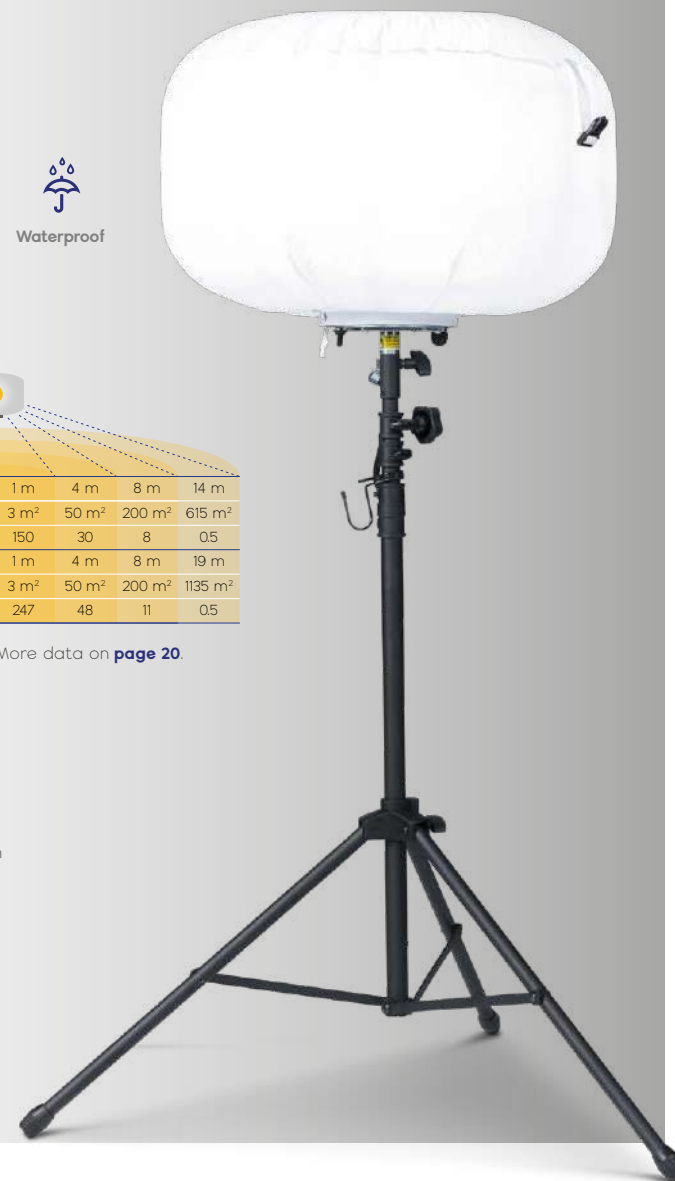

CUSTOMIZATION

The MINI LED Balloon Light can also be mounted on a trolley and customized with a different light cover, for more info, please see [page 18](#).