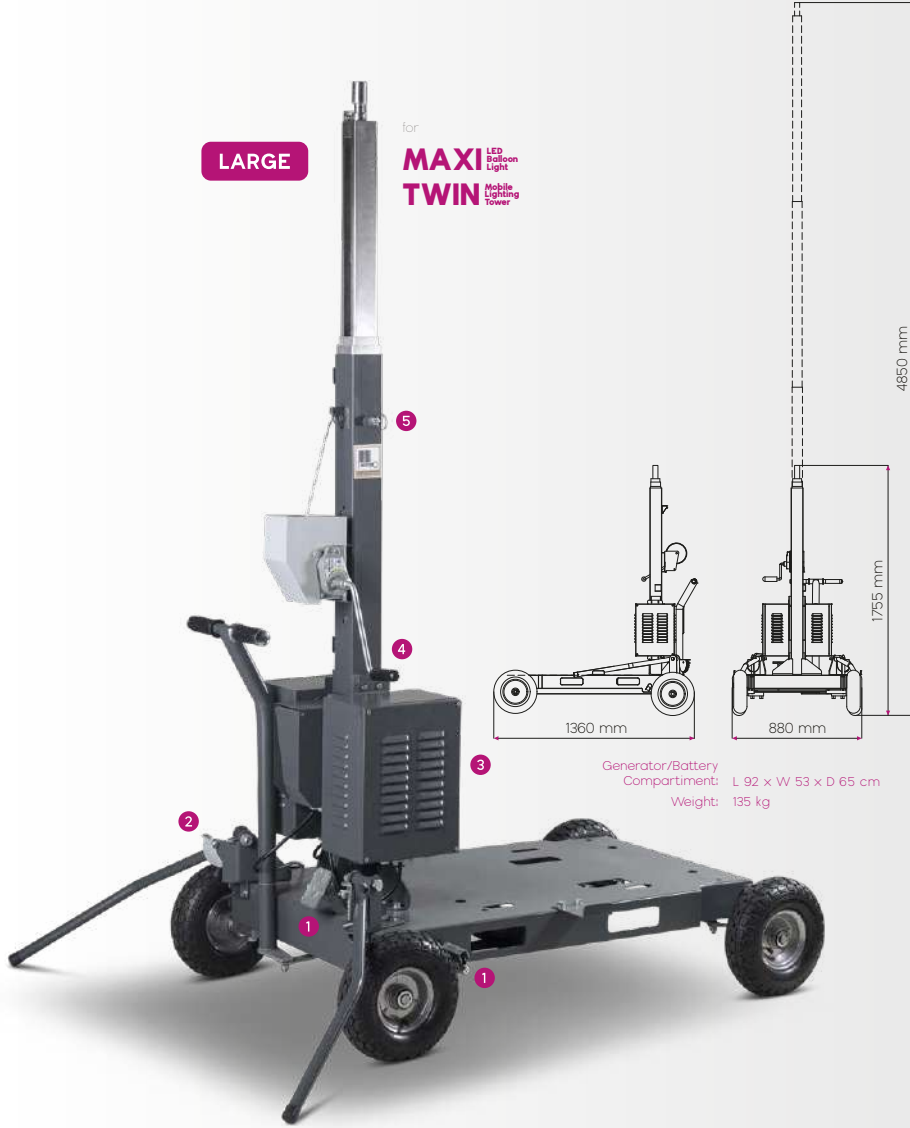

The color and structure of our trolleys can be customized.

Dimension tolerance: ±10 mm

**LARGE**

for  
**MAXI** LED  
**TWIN** Balloon  
Light  
Mobile  
Lighting  
Tower

Brake Pedal

Adjustable  
Stabilizer Legs

Compartment

Telescopic  
Pole Crank

Telescopic Pole  
Safety Pin