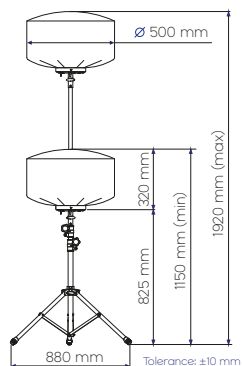

## DIMENSIONS

## TECHNICAL DATA

50 W

<b>General</b>	Voltage	AC 100-240 V
	Frequency	50/60 Hz
	Operating Amperage	0.6 A
	Power Consumption (±5%)	55 W
	Lamp+Tripod	5.6 kg
<b>Lamp</b>	Panel Power Consumption (±5%)	45 W
	Panel Luminous Flux (±10%)	8,000 lm
	Correlated Color Temperature	5,000 K
	Width	500 mm
	Height	320 mm
<b>Tripod</b>	Weight	3 kg
	Height (min-max)	825-1600 mm
	Weight	2.6 kg
	Collapsed Height	770 mm
	Collapsed Width	120 mm

## TECHNICAL DATA

100 W

200 W

	100 W	200 W
<b>General</b>		
Voltage	AC 100-240 V	AC 100-240 V
Frequency	50/60 Hz	50/60 Hz
Operating Amperage	1.2 A	2.3 A
Power Consumption (±5%)	110 W	210 W
Lamp+Tripod	8.2 kg	8.2 kg
<b>Lamp</b>		
Panel Power Consumption (±5%)	90 W	180 W
Panel Luminous Flux (±10%)	15,600 lm	28,000 lm
Correlated Color Temperature	5,000 K	5,000 K
Width	600 mm	600 mm
Height	435 mm	435 mm
Weight	5 kg	5 kg
<b>Tripod</b>		
Height (min-max)	1050-2035 mm	1050-2035 mm
Weight	3.2 kg	3.2 kg
Collapsed Height	930 mm	930 mm
Collapsed Width	120 mm	120 mm