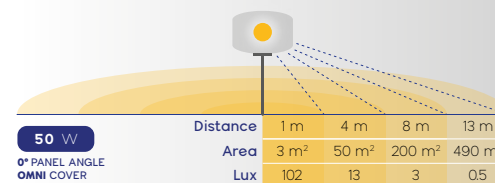

LIGHTING DATA