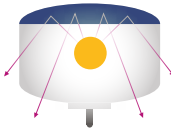

REFLECTIVE

Our Reflective Light Covers reflect light down onto the ground, acting as highly efficient street lights. The covers are washable, easily replaced, waterproof and flameproof. They are ideal for open-air applications.